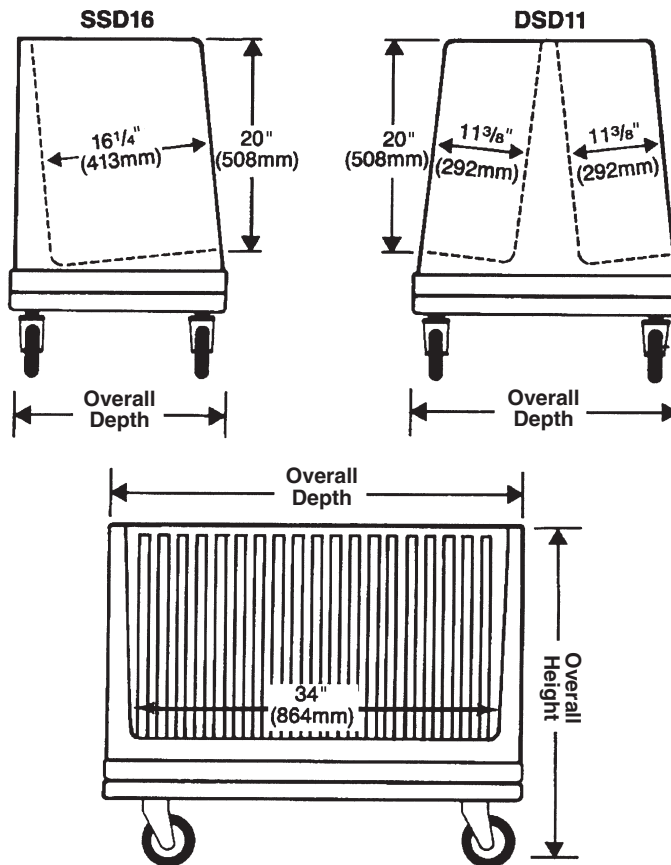

### Sanitary:

- Smooth, rounded corners and seamless cart surfaces eliminate crevices and simplify cleaning.
- Built-in drain holes promote cleanability and eliminate the possibility of water build up.
- Dishes/Trays are stored 12" (305mm) above the floor surface, minimizing dust and water marks from floor dirt and splashing.
- Included translucent vinyl cover protects clean dishes from dust and water splashes while in storage and allows workers to view contents without removing the cover.
- NSF Listed.

L02-107  
Printed in U.S.A. Rev. 1/24

Information and specifications are subject to change without notice. Please confirm at time of order.

Copyright © 2024 InterMetro Industries Corp.

**Side-Load Polymer Dish and Tray Carts — SSD/DSD Series**

## Dimensions

Model No.	Overall Height		Overall Width		Overall Depth		Approx. Dish Capacity Per Column*	Approx. Tray Capacity Per Column*	Approx. Pkd. Wt.	
	(in.)	(mm)	(in.)	(mm)	(in.)	(mm)			(lbs.)	(kg)
<b>SSD16</b>	32 <sup>15</sup> / <sub>16</sub>	837	39 <sup>5</sup> / <sub>8</sub>	1007	21 <sup>5</sup> / <sub>8</sub>	550	60	80	82	37
<b>DSD11</b>	31 <sup>7</sup> / <sub>8</sub>	810	39 <sup>5</sup> / <sub>8</sub>	1007	29 <sup>1</sup> / <sub>16</sub>	739	60	80	100	45