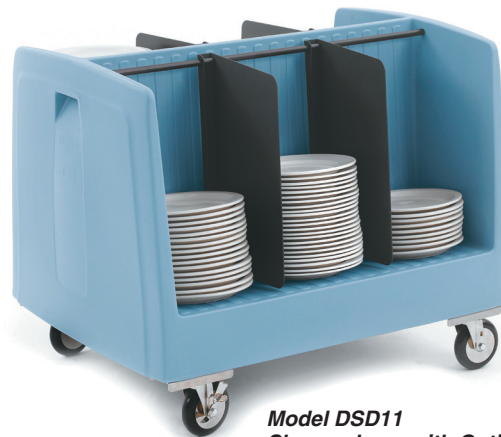

Model DSD11
Shown above with Optional
Divider Accessory A110

All Metro Catalog Sheets are available on our website: www.metro.com

InterMetro Industries Corporation
North Washington Street, Wilkes-Barre, PA 18705
Product Information, U.S. and Canada: 1.800.992.1776
Outside U.S. and Canada: www.metro.com/contactus

L02-107
Printed in U.S.A. Rev. 1/24

Information and specifications are subject to change without notice. Please confirm at time of order.

Copyright © 2024 InterMetro Industries Corp.

Side-Load Polymer Dish and Tray Carts — SSD/DSD Series

16.32