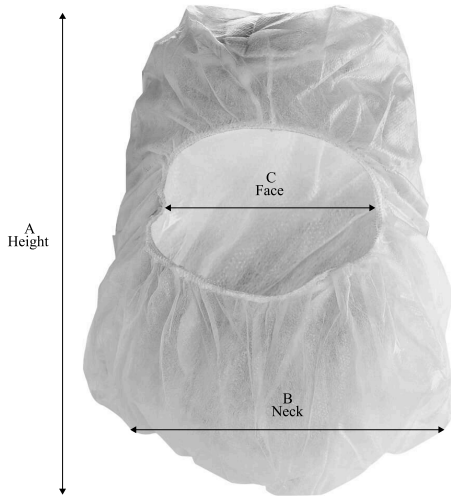

Critical Cover® GenPro® Hoods & Comfort™ Veil

CRITICAL COVER® GENPRO® HOODS *COMBINED COVERAGE ALL IN ONE!*

FEATURES & BENEFITS

The economical combination bouffant and beard cover is designed to protect against dirt, grime and particulates in non-hazardous environments. Manufactured from a lightweight, breathable polypropylene material with comfortable, non-binding elastic bands around the face and neck for secure fit. This generously sized hood provides secure complete coverage and comfort without pinching or binding. Open face style provides complete coverage without obstructing vision or range of motion.

Construction Details:

Open face with elastic around the face and neck and strong, stress-resistant serged seams.

Styles/Sizes

Part No.	Size	Color
SD-91342-B	XL	<input type="checkbox"/> White
SD-91362-B	2X	<input type="checkbox"/> White
SD-92342-B	XL	<input type="checkbox"/> Blue

Open face, elastic face and neck, serged seams, 500/case

CRITICAL COVER® COMFORT™ VEIL

FEATURES & BENEFITS

To help wearers with sensitive skin, the Comfort™ veil is made from a soft, non-woven breathable material. The veil is (15") long to provide freedom of movement and better protection while employing an elastic Comfort headband. An integrated malleable nose strip is ultrasonically welded into the fabric to provide a good seal every time. Made in the USA.

Styles/Sizes

Part No.	Color
9400	<input type="checkbox"/> White

150/case

GenPro® Hoods	Size	Height (A)	Neck Stretched (B)	Neck Relaxed (B)	Face Stretched (C)	Face Relaxed (C)
	XL	15 ¾"	15 ½"	5 ¼"	13 ¾"	4 ½"