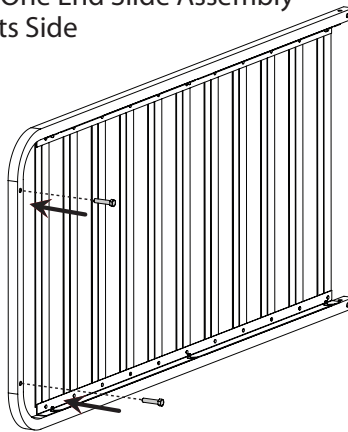

Single Section Knock Down Racks

INSTRUCTIONS FOR USE - MODELS RT115N, RT183N, RT1334N, RT3318N, RT3511N, RT3634N

Two People Required to
Assemble Unit.

1 Lay One End Slide Assembly
on its Side