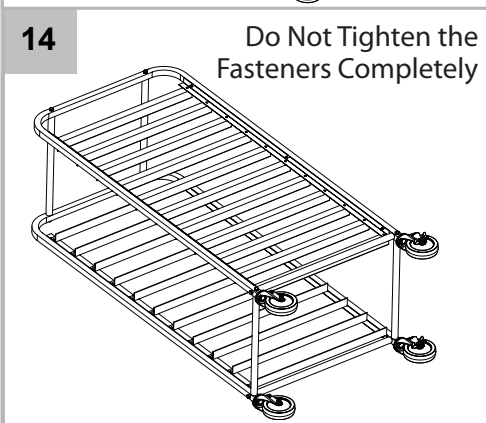

## INSTRUCTIONS FOR USE - MODELS RT115N, RT183N, RT1334N, RT3318N, RT3511N, RT3634N

Two People Required to  
Assemble Unit.

**1** Lay One End Slide Assembly  
on its Side

**2**

**3** Short Tie Bar (RT115N, RT183N & RT1334N) Long Tie Bar (RT3318N, RT3511N)

**4** Do Not Tighten the  
Fasteners Completely

**5**

**6** Do Not Tighten the  
Fasteners Completely

**7**