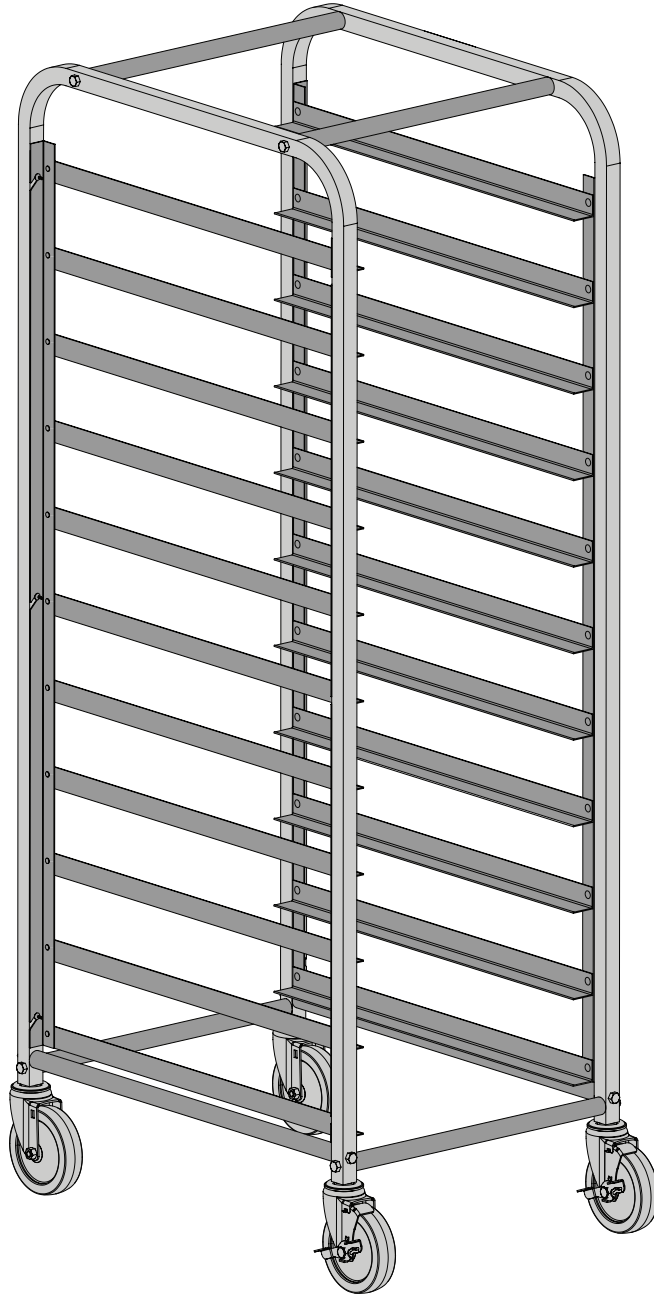

# SINGLE SECTION KNOCK DOWN RACKS

INSTRUCTIONS  
FOR USE

RT115N, RT183N, RT1334N  
RT3318N, RT3511N

InterMetro Industries Corporation  
North Washington Street, Wilkes-Barre, PA USA 18705  
For Product Information Call: 1-800-992-1776  
Visit Our Web Site: [www.metro.com](http://www.metro.com)

INSTRUCTIONS  
FOR USE  
For Single Section  
Knock Down Racks

# Single Section Knock Down Racks

## INSTRUCTIONS FOR USE - MODELS RT115N, RT183N, RT1334N, RT3318N, RT3511N, RT3634N

Two People Required to  
Assemble Unit.

**1** Lay One End Slide Assembly  
on its Side

**2**

**3** Short Tie Bar (RT115N, RT183N & RT1334N) Long Tie Bar (RT3318N, RT3511N)