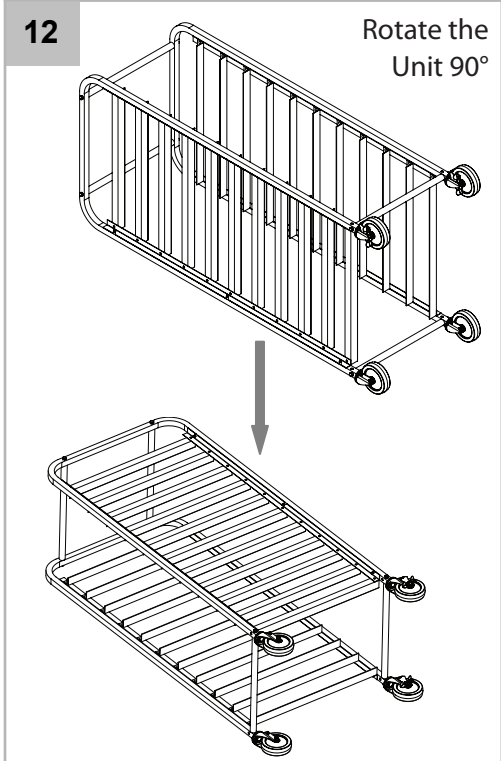

## INSTRUCTIONS FOR USE - MODELS RT115N, RT183N, RT1334N, RT3318N, RT3511N, RT3634N

Two People Required to  
Assemble Unit.

**1** Lay One End Slide Assembly  
on its Side

**2**

**3** Short Tie Bar (RT115N, RT183N & RT1334N) Long Tie Bar (RT3318N, RT3511N)

**4** Do Not Tighten the  
Fasteners Completely

**5**

**6** Do Not Tighten the  
Fasteners Completely

**7**