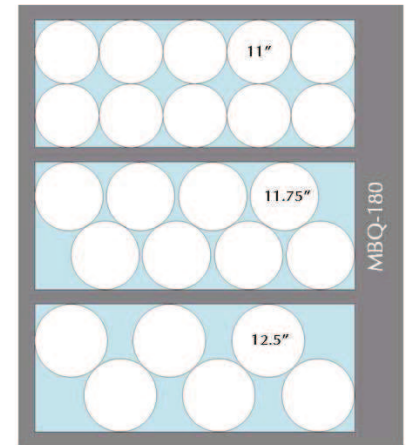

2 Door Models	Plate & Cover Height	Cover Dia	Plate Capacity	Cover Dia	Plate Capacity	Cover Dia	Plate Capacity
MBQ-200D	up to 2.75"	up to 11.75"	200	11.875" to 12.75"	160	12.875" to 13.125"	140
	2.875" - 3.375"		160		128		112
	3.5" - 4.625"		120		96		84
	4.75" - 6.875"		80		64		56
	7" & Over		40		32		28
MBQ-180D & MBQT-180D	up to 2.75"	up to 11.75"	180	11.875" to 12.75"	144	12.875" to 13.125"	126
	2.875" - 3.375"		150		120		105
	3.5" - 4.125"		120		96		84
	4.25" - 5.625"		90		72		63
	5.75" - 8.375"		60		48		42
8.5" & Over	30	24	21				
MBQ-150D & MBQT-150D	up to 2.75"	up to 11.75"	150	11.875" to 12.75"	120	12.875" to 13.125"	105
	2.875" - 3.375"		120		96		84
	3.5" - 4.625"		90		72		63
	4.75" - 6.875"		60		48		42
	7" & Over		30		24		21
MBQ-120D	up to 2.75"	up to 11.75"	120	11.875" to 12.75"	96	12.875" to 13.125"	84
	2.875" - 3.375"		100		80		70
	3.5" - 4.125"		80		64		56
	4.25" - 5.625"		60		48		42
	5.75" - 8.375"		40		32		28
8.5" & Over	20	16	14				
			(10) Plates per Level	(8) Plates per Level	(7) Plates per Level		

1 Door Models	Plate & Cover Height	Cover Dia	Plate Capacity	Cover Dia	Plate Capacity	Cover Dia	Plate Capacity
MBQ-180	up to 2.75"	up to 11"	180	11.125" to 11.75"	144	11.875" to 12.5"	108
	2.875" - 3.375"		150		120		90
	3.5" - 4.125"		120		96		72
	4.25" - 5.625"		90		72		54
	5.75" - 8.375"		60		48		36
8.5" & Over	30	24	18				
			(10) Plates per Level	(8) Plates per Level	(6) Plates per Level		

1 Door Models	Plate & Cover Height	Cover Dia	Plate Capacity	Cover Dia	Plate Capacity	Cover Dia	Plate Capacity
MBQ-144	up to 2.75"	up to 11"	144	11.125" to 11.75"	108	11.875" to 12.25"	90
	2.875" - 3.375"		120		90		75
	3.5" - 4.125"		96		72		60
	4.25" - 5.625"		72		54		45
	5.75" - 8.375"		48		36		30
8.5" & Over	24	18	15				
MBQ-120	up to 2.75"	up to 11"	120	11.125" to 11.75"	90	11.875" to 12.25"	75
	2.875" - 3.375"		96		72		60
	3.5" - 4.625"		72		54		45
	4.75" - 6.875"		48		36		30
	7" & Over		24		18		15
			(8) Plates per Level	(6) Plates per Level	(5) Plates per Level		