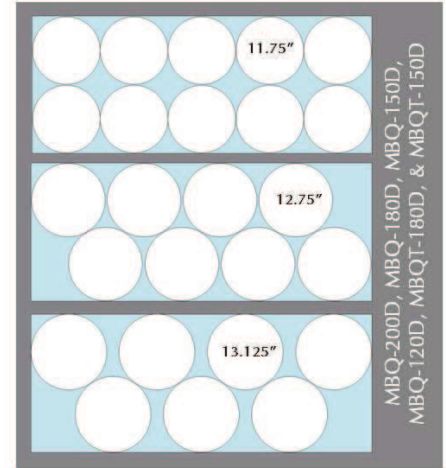

2 Door Models	Plate & Cover Height	Cover Dia	Plate Capacity	Cover Dia	Plate Capacity	Cover Dia	Plate Capacity
MBQ-200D	up to 2.75"	up to 11.75"	200	11.875" to 12.75"	160	12.875" to 13.125"	140
	2.875" - 3.375"		160		128		112
	3.5" - 4.625"		120		96		84
	4.75" - 6.875"		80		64		56
	7" & Over		40		32		28
MBQ-180D & MBQT-180D	up to 2.75"	up to 11.75"	180	11.875" to 12.75"	144	12.875" to 13.125"	126
	2.875" - 3.375"		150		120		105
	3.5" - 4.125"		120		96		84
	4.25" - 5.625"		90		72		63
	5.75" - 8.375"		60		48		42
8.5" & Over	30	24	21				
MBQ-150D & MBQT-150D	up to 2.75"	up to 11.75"	150	11.875" to 12.75"	120	12.875" to 13.125"	105
	2.875" - 3.375"		120		96		84
	3.5" - 4.625"		90		72		63
	4.75" - 6.875"		60		48		42
	7" & Over		30		24		21
MBQ-120D	up to 2.75"	up to 11.75"	120	11.875" to 12.75"	96	12.875" to 13.125"	84
	2.875" - 3.375"		100		80		70
	3.5" - 4.125"		80		64		56
	4.25" - 5.625"		60		48		42
	5.75" - 8.375"		40		32		28
8.5" & Over	20	16	14				
			(10) Plates per Level	(8) Plates per Level	(7) Plates per Level		

1 Door Models	Plate & Cover Height	Cover Dia	Plate Capacity	Cover Dia	Plate Capacity	Cover Dia	Plate Capacity
MBQ-180	up to 2.75"	up to 11"	180	11.125" to 11.75"	144	11.875" to 12.5"	108
	2.875" - 3.375"		150		120		90
	3.5" - 4.125"		120		96		72
	4.25" - 5.625"		90		72		54
	5.75" - 8.375"		60		48		36
8.5" & Over	30	24	18				
			(10) Plates per Level	(8) Plates per Level	(6) Plates per Level		

1 Door Models	Plate & Cover Height	Cover Dia	Plate Capacity	Cover Dia	Plate Capacity	Cover Dia	Plate Capacity
MBQ-144	up to 2.75"	up to 11"	144	11.125" to 11.75"	108	11.875" to 12.25"	90
	2.875" - 3.375"		120		90		75
	3.5" - 4.125"		96		72		60
	4.25" - 5.625"		72		54		45
	5.75" - 8.375"		48		36		30
8.5" & Over	24	18	15				
MBQ-120	up to 2.75"	up to 11"	120	11.125" to 11.75"	90	11.875" to 12.25"	75
	2.875" - 3.375"		96		72		60
	3.5" - 4.625"		72		54		45
	4.75" - 6.875"		48		36		30
	7" & Over		24		18		15
			(8) Plates per Level	(6) Plates per Level	(5) Plates per Level		