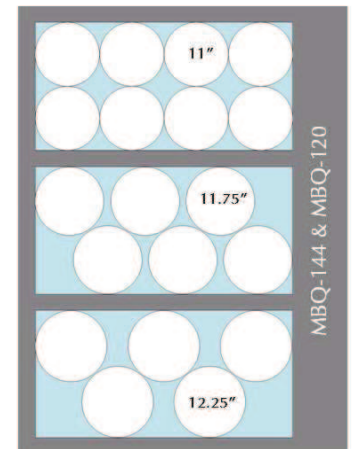

2 Door Models	Plate & Cover Height	Cover Dia	Plate Capacity	Cover Dia	Plate Capacity	Cover Dia	Plate Capacity
MBQ-200D	up to 2.75"	up to 11.75"	200	11.875" to 12.75"	160	12.875" to 13.125"	140
	2.875" - 3.375"		160		128		112
	3.5" - 4.625"		120		96		84
	4.75" - 6.875"		80		64		56
	7" & Over		40		32		28
MBQ-180D & MBQT-180D	up to 2.75"	up to 11.75"	180	11.875" to 12.75"	144	12.875" to 13.125"	126
	2.875" - 3.375"		150		120		105
	3.5" - 4.125"		120		96		84
	4.25" - 5.625"		90		72		63
	5.75" - 8.375"		60		48		42
8.5" & Over	30	24	21				
MBQ-150D & MBQT-150D	up to 2.75"	up to 11.75"	150	11.875" to 12.75"	120	12.875" to 13.125"	105
	2.875" - 3.375"		120		96		84
	3.5" - 4.625"		90		72		63
	4.75" - 6.875"		60		48		42
	7" & Over		30		24		21
MBQ-120D	up to 2.75"	up to 11.75"	120	11.875" to 12.75"	96	12.875" to 13.125"	84
	2.875" - 3.375"		100		80		70
	3.5" - 4.125"		80		64		56
	4.25" - 5.625"		60		48		42
	5.75" - 8.375"		40		32		28
8.5" & Over	20	16	14				
			(10) Plates per Level	(8) Plates per Level	(7) Plates per Level		

1 Door Models	Plate & Cover Height	Cover Dia	Plate Capacity	Cover Dia	Plate Capacity	Cover Dia	Plate Capacity
MBQ-180	up to 2.75"	up to 11"	180	11.125" to 11.75"	144	11.875" to 12.5"	108
	2.875" - 3.375"		150		120		90
	3.5" - 4.125"		120		96		72
	4.25" - 5.625"		90		72		54
	5.75" - 8.375"		60		48		36
8.5" & Over	30	24	18				
			(10) Plates per Level	(8) Plates per Level	(6) Plates per Level		

1 Door Models	Plate & Cover Height	Cover Dia	Plate Capacity	Cover Dia	Plate Capacity	Cover Dia	Plate Capacity
MBQ-144	up to 2.75"	up to 11"	144	11.125" to 11.75"	108	11.875" to 12.25"	90
	2.875" - 3.375"		120		90		75
	3.5" - 4.125"		96		72		60
	4.25" - 5.625"		72		54		45
	5.75" - 8.375"		48		36		30
8.5" & Over	24	18	15				
MBQ-120	up to 2.75"	up to 11"	120	11.125" to 11.75"	90	11.875" to 12.25"	75
	2.875" - 3.375"		96		72		60
	3.5" - 4.625"		72		54		45
	4.75" - 6.875"		48		36		30
	7" & Over		24		18		15
			(8) Plates per Level	(6) Plates per Level	(5) Plates per Level		